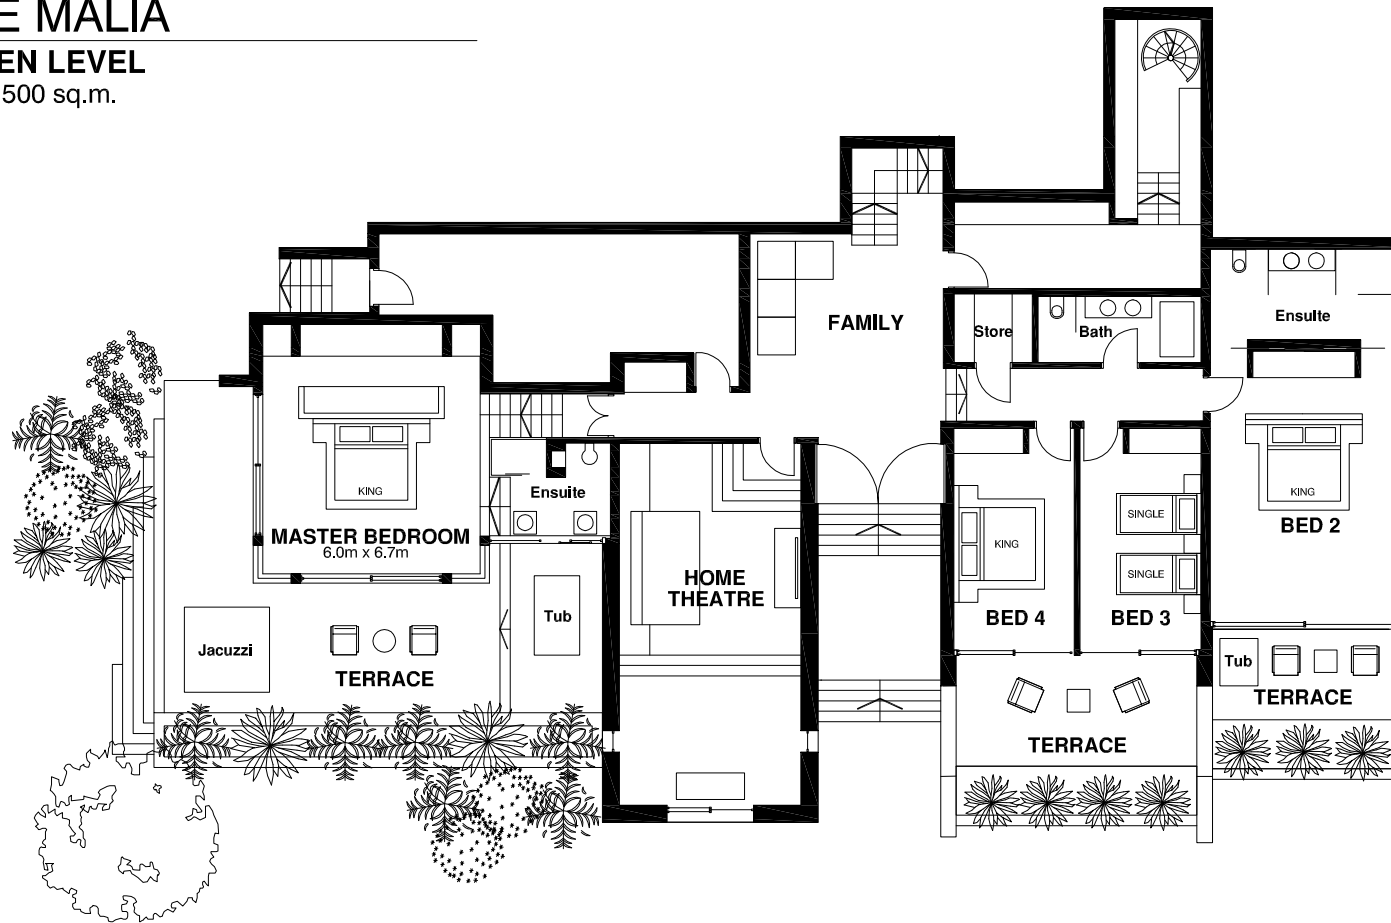

# HALE MALIA

## GARDEN LEVEL

Approx. 500 sq.m.

### NOTES:

- Single beds in Bedroom 3 may be combined to form a King